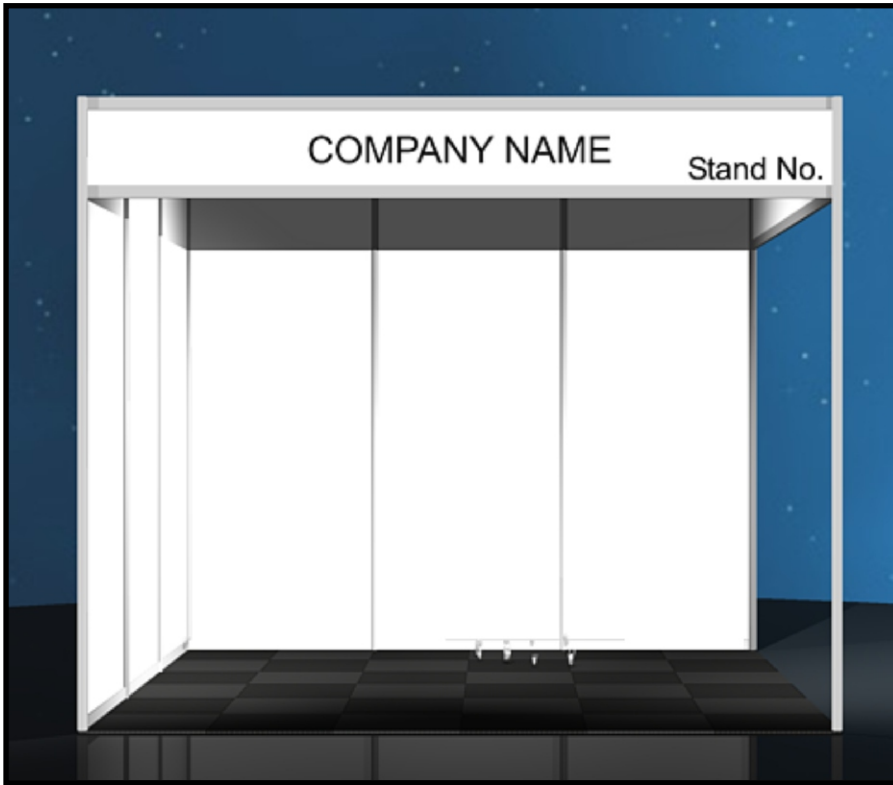

## SHELL SCHEME STAND - 3x3m

### **STAND INCLUDES:**

- White Octanorm walling
- 1x Fascia Name
- Dbl Black Spots
- 1x Shared DB
- 1x 15amp Plug

## SHELL SCHEME CNR STAND - 3x3m

### **STAND INCLUDES:**

- White Octanorm walling
- 2x Fascia Names
- Dbl Black Spots
- 1x Shared DB
- 1x 15amp Plug