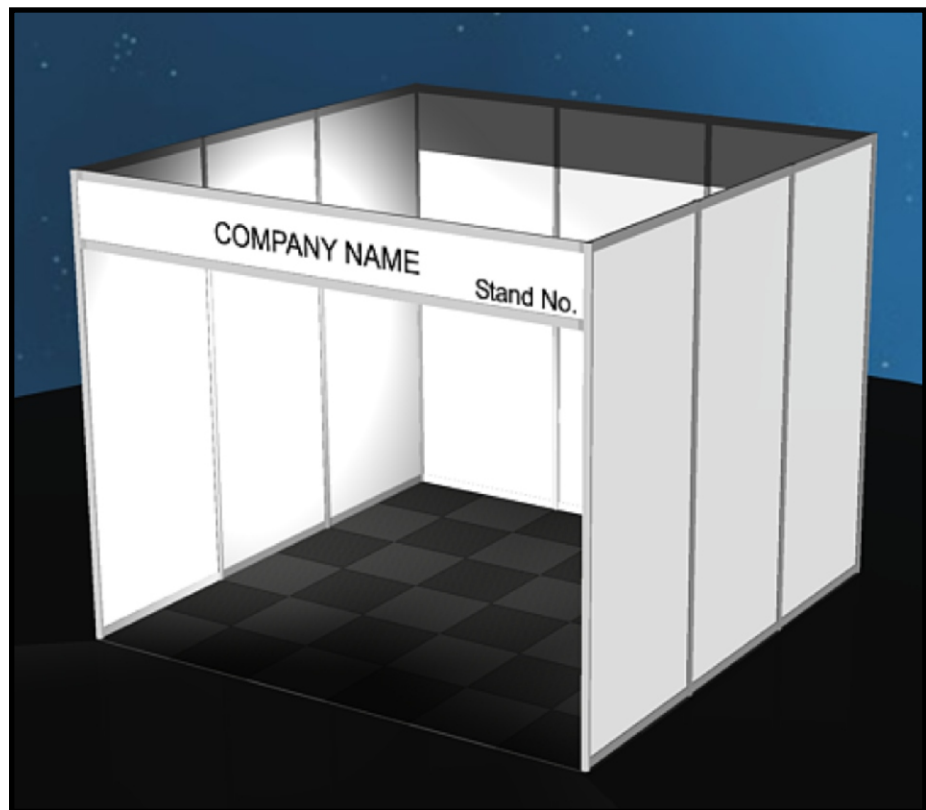

## SHELL SCHEME STAND - 3x3m

### **STAND INCLUDES:**

- White Octanorm walling
- 1x Fascia Name
- Dbl Black Spots
- 1x Shared DB
- 1x 15amp Plug

## SHELL SCHEME CNR STAND - 3x3m

### **STAND INCLUDES:**

- White Octanorm walling
- 2x Fascia Names
- Dbl Black Spots
- 1x Shared DB
- 1x 15amp Plug